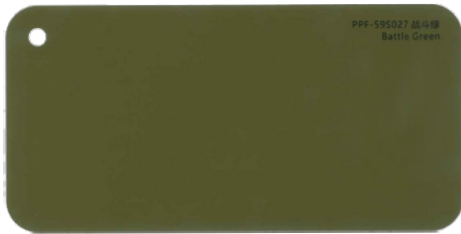

A BOOK

Item Number : PPF-59S027
Color : Battle Green
Thickness : 8.0±3mil
Glue : America Ashland
Base Materials : Germany BASF
Coating : Japanese Cashew
Warranty : 4 Years
Size : 1.52m*15m